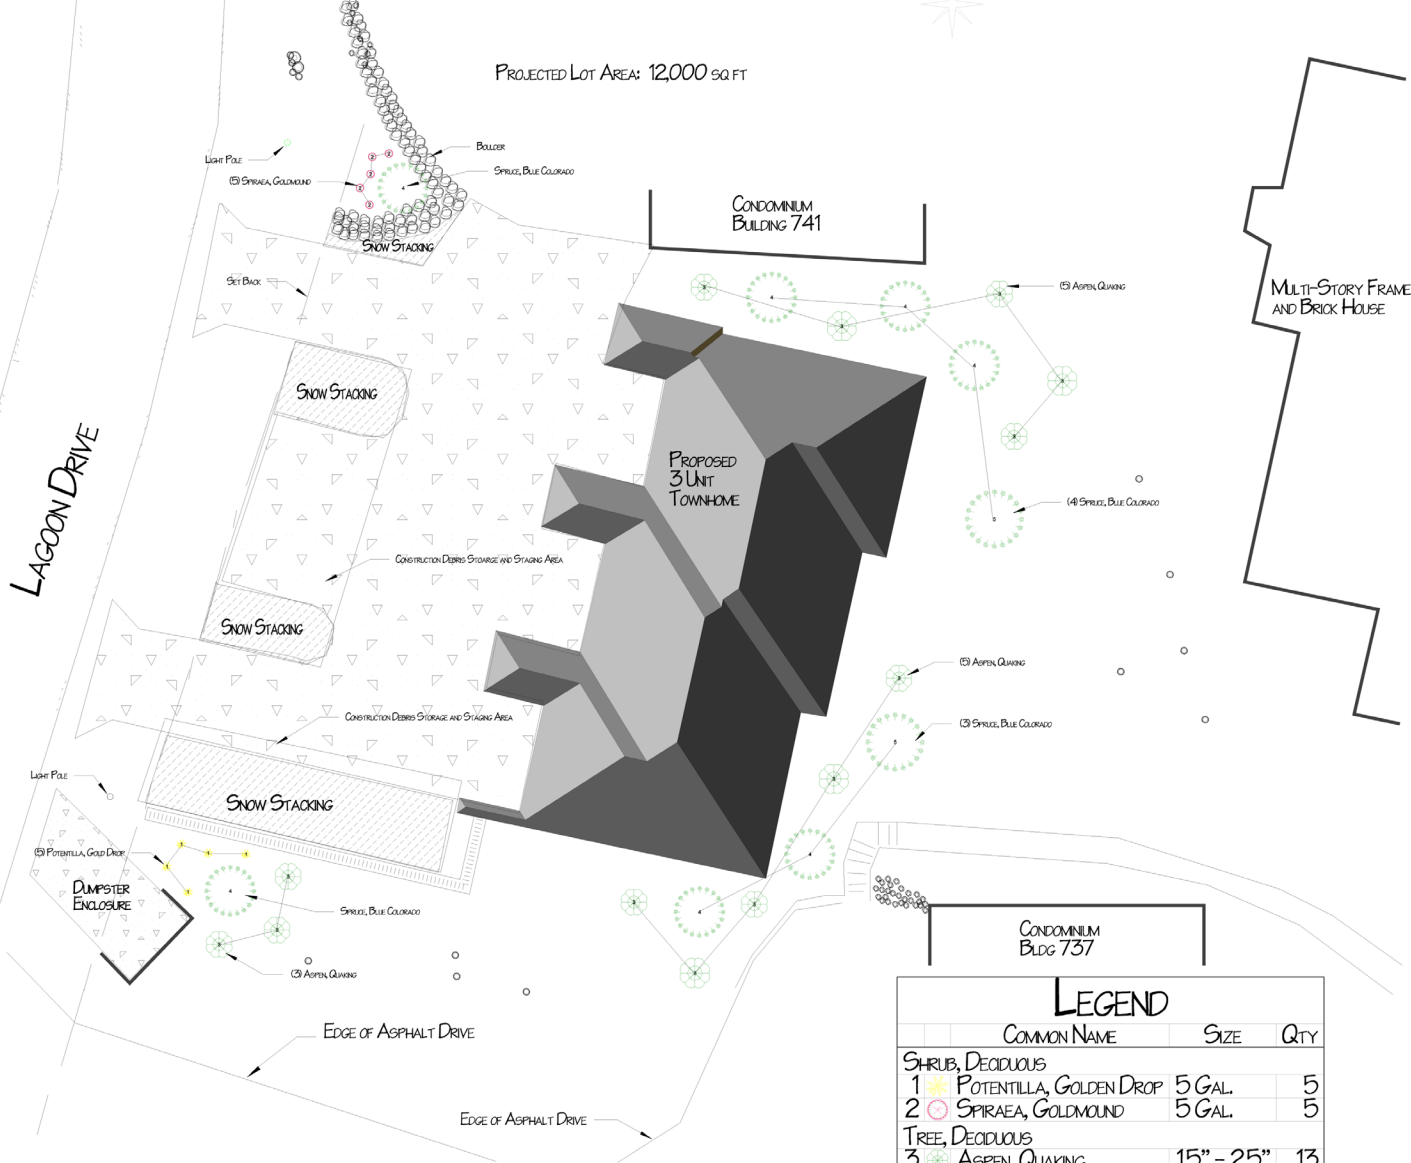

PROJECTED LOT AREA: 12,000 SQ FT

LEGEND			
	COMMON NAME	SIZE	QTY
SHRUB, DECIDUOUS			
1	POTENTILLA, GOLDEN DROP	5 GAL.	5
2	SPYRAEA, GOLDMOUND	5 GAL.	5
TREE, DECIDUOUS			
3	ASPEN, QUAKING	15" - 25"	13
TREE, EVERGREEN			
4	SPRUCE, BLUE COLORADO	6'-8'	7
5	SPRUCE, BLUE COLORADO	8'-10'	2

TOWN HOME UNITS 701 C, D & E